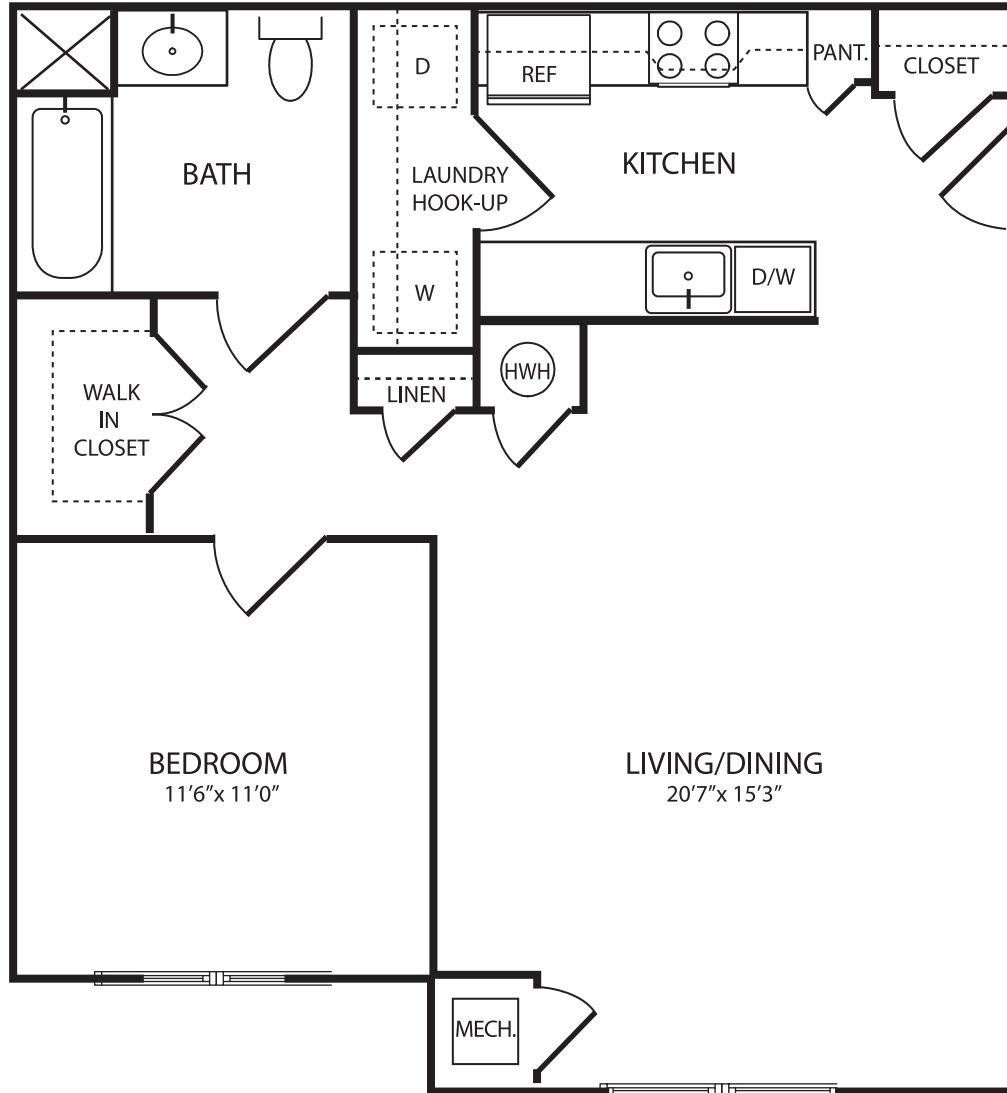

Spring Manor

600 Spring Manor Circle
Poughkeepsie, NY 12603

Tel: 845-485-4600 Fax: 845-485-1042
Email: springmanor@richmanmgt.com

The Hudson

1 Bedroom / 1 Bath
764 sq. ft.

Inside your home...

Building/Apartment Amenities

- Two and three-story individual buildings (elevator access in select buildings)
- Outdoor parking in front of each building
- Spacious one and two bedroom floor plans
- Designer kitchens with breakfast bar and pantry closet
- GE appliance package including: refrigerator/freezer, gas range, garbage disposal and dishwasher
- Spacious bathrooms
- Washer/dryer connections in each apartment
- Individually controlled central air conditioning and gas heat

Dimensions and square footage are approximate, variations may occur in some floor plans.